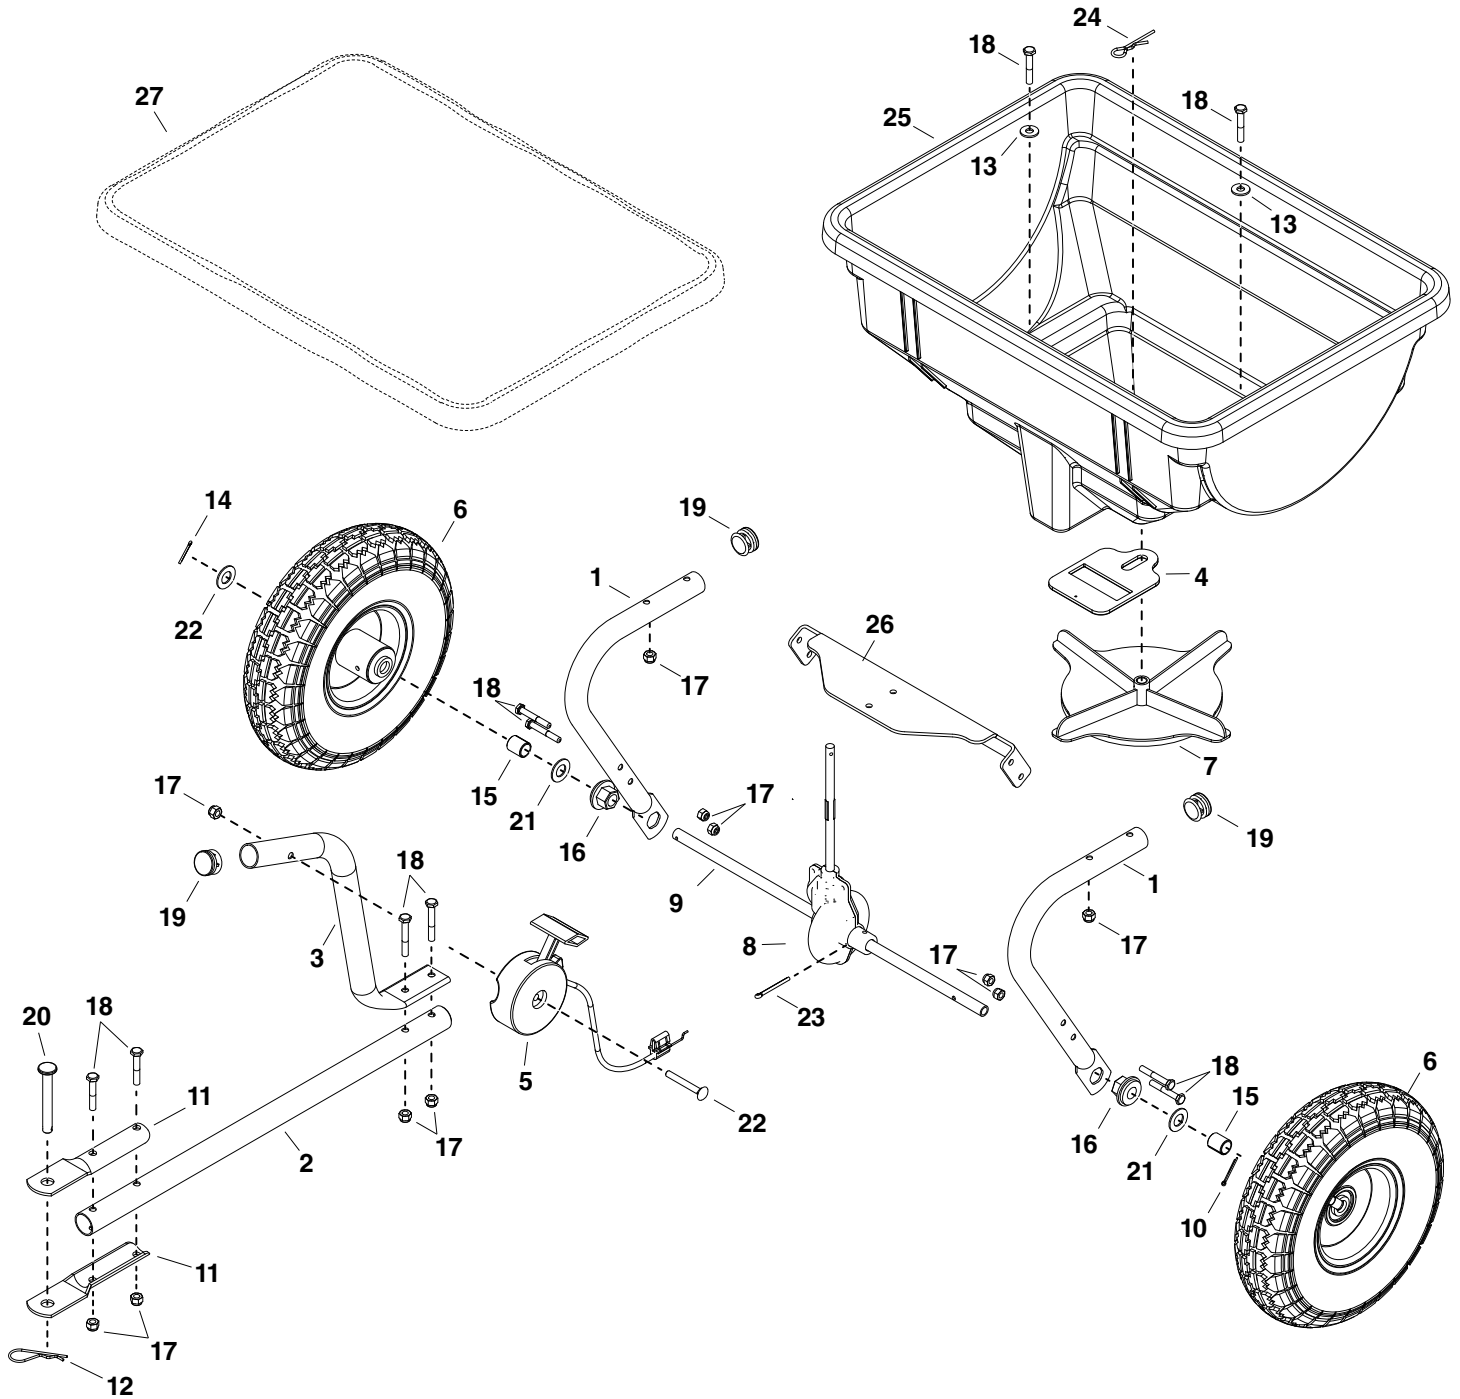

REPAIR PARTS FOR 45-05303 85 LB. TOW SPREADER

REF.	PART NO.	QTY.	DESCRIPTION	REF.	PART NO.	QTY.	DESCRIPTION
1	28299BL3	2	Tube, Frame 1"	15	45705	2	Spacer
2	28627BL3	1	Hitch Tube	16	47963	2	Flange Bearing
3	27990BL3	1	Control Tube	17	47189	11	Nylock Nut, 1/4"
4	45505	1	Flow Plate	18	1509-69	10	Hex Bolt, 1/4" x 1-3/4"
5	45275	1	Control Cable	19	49449	3	Tube Plug
6	45702	2	Wheel & Tire Assembly	20	47623	1	Hitch Pin
7	45504	1	Impeller	21	R19171616	3	Washer, .531" x 1" x .059"
8	69209	1	Gearbox Assembly	22	45165	1	Carriage Bolt, 1/4" x 2"
9	28611	1	Axle, 1/2" OD Hollow	23	43093	1	Cotter Pin, 1/8" x 1-1/2"
10	47063	1	Pin, Cotter 5/32" X 2"	24	48934	1	Hairpin, Agitator
11	24446	2	Hitch Bracket	25	47994BLK	1	Hopper
12	43343	1	Hair Cotter Pin, 3/32"	26	28626BL3	1	Brace, Crossover
13	43088	2	Washer, 1/4"	27	40883	1	Hopper Cover (Optional)
14	44101	1	Cotter Pin, 3/32"		45903	1	Owner's Manual