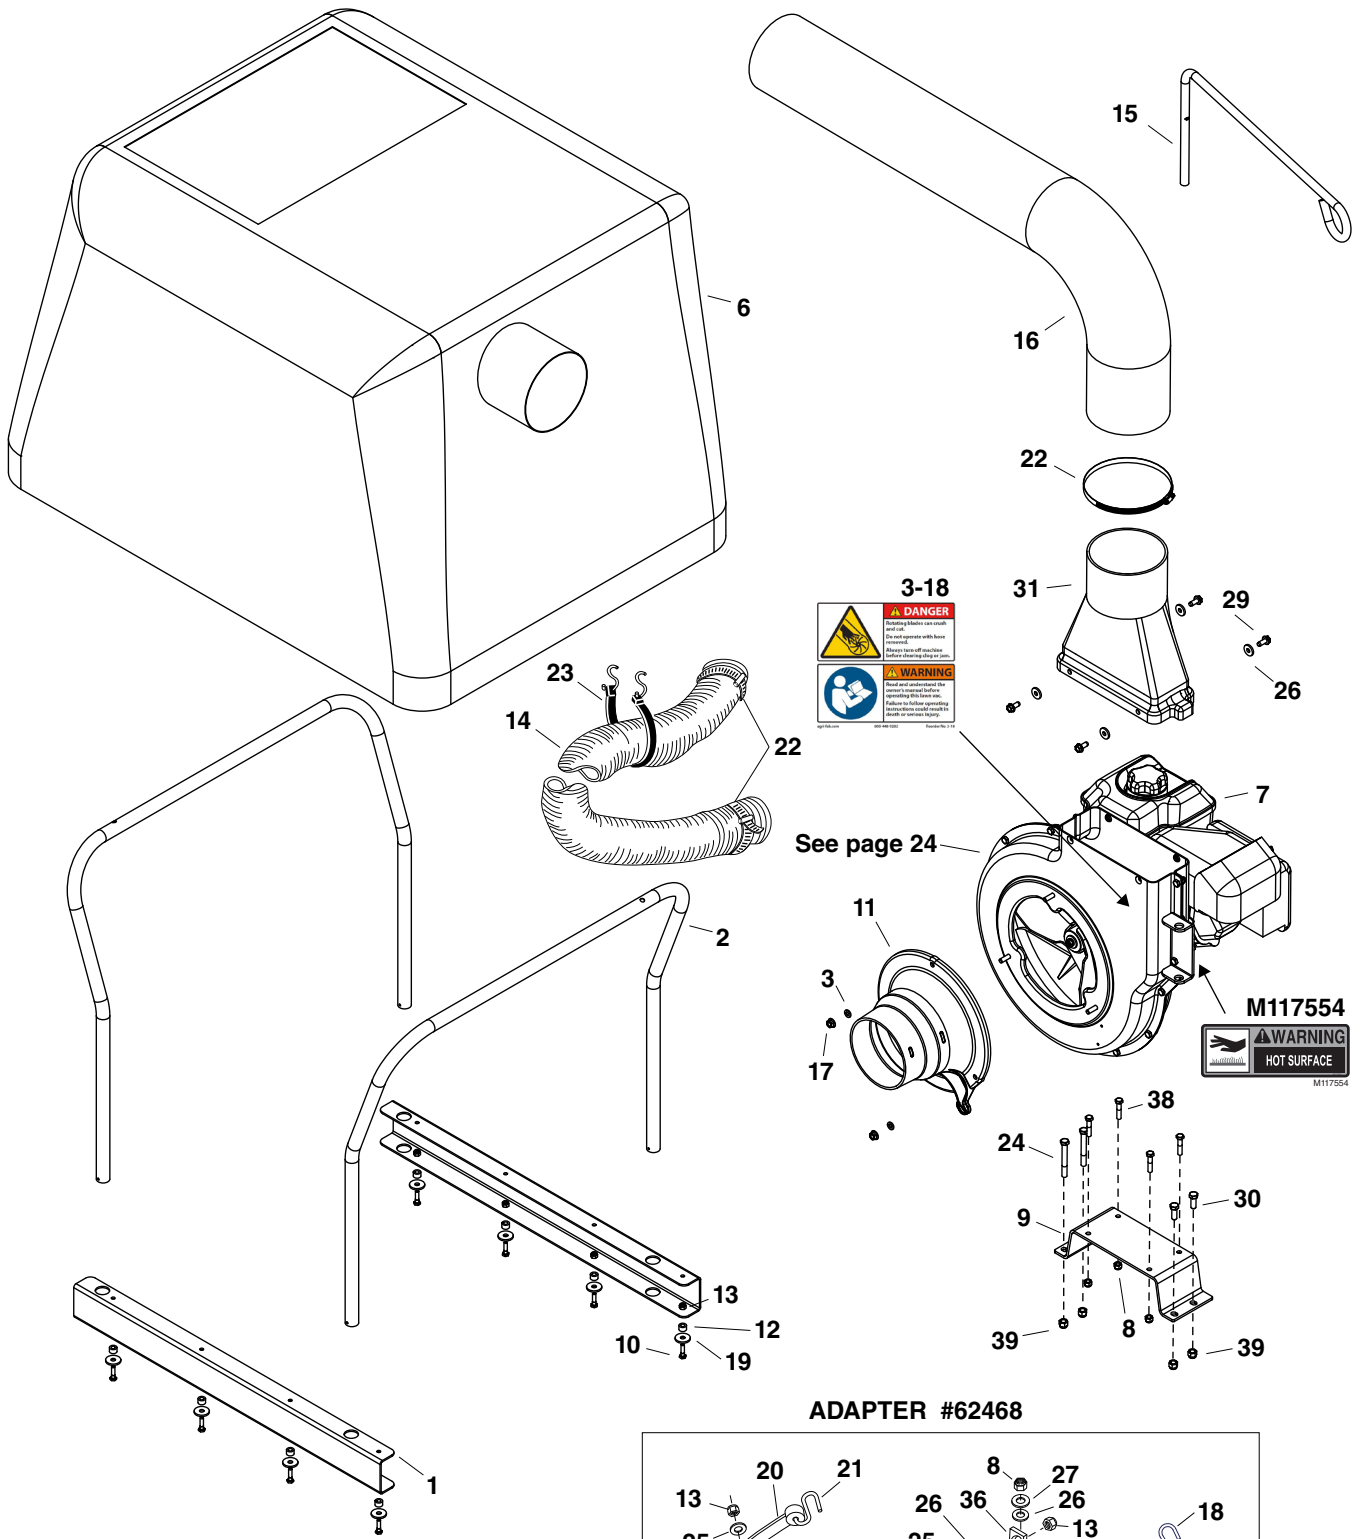

REPAIR PARTS FOR MODEL 45-0567

REF. NO.	PART NO.	QTY.	DESCRIPTION	REF. NO.	PART NO.	QTY.	DESCRIPTION
1	45900BL3	2	SIDE RAIL	22	43793	3	Hose Clamp
2	45901BL3	2	TUBES, SUPPORT	23	43790	1	Tarp Strap, 25"
3	43086	3	Lock Washer, 5/16"	24	43574	5	Hex Bolt, 3/8-16 x 3"
4	27304BL1	1	Bracket, Attachment	25	43088	11	Washer, 1/4" Std.
5	43840	2	Hex Bolt, 5/16-18 x 1-1/4"	26	1543-69	9	Nylon Washer
6	45902	1	Cart Cover	27	43081	10	Washer, 5/16" Std.
7	-	1	Engine	28	1509-90	3	Hex Bolt, 1/4-20 x 1-1/4"
8	47810	7	Nylock Nut, 5/16-18	29	47630	4	Hex Bolt, 5/16-18 x 3/4"
9	25873BL1	1	Engine Mounting Base				(Thread Forming)
10	43661	15	Hex Bolt, 1/4-20 x 1"	30	43001	2	Hex Bolt, 3/8-16 x 1"
11	43791	1	Hose Adapter	31	45916	1	Transistion Snout
12	23727	8	Spacer, .310ID X .560OD	32	43830	1	Deck Adapter
13	47189	13	Nylock Nut, 1/4-20	33	23560BL1	1	Deck Adapter Bracket
14	2-17	1	Hose (long)	34	43080	2	Carriage Bolt, 5/16" x 3/4"
15	49974BL3	1	Hose Hanger Rod	35	23825	1	Mounting Strap
16	2-18	1	Hose (short)	36	23826	1	Angle Bracket
17	49983	3	Nut, Hex 5/16 Lock	37	23827	1	Mounting Bracket
18	42749	1	"S" Hook, Large	38	43085	4	Hex Bolt, 5/16-18 x 1-1/2"
19	736-0231	8	Washer, .344 X 1.125	39	HA21362	4	Nylock Nut, 3/8-16
20	44850	2	Tarp Strap		3-27	1	Owner's Manual
21	44849	2	"S" Hook