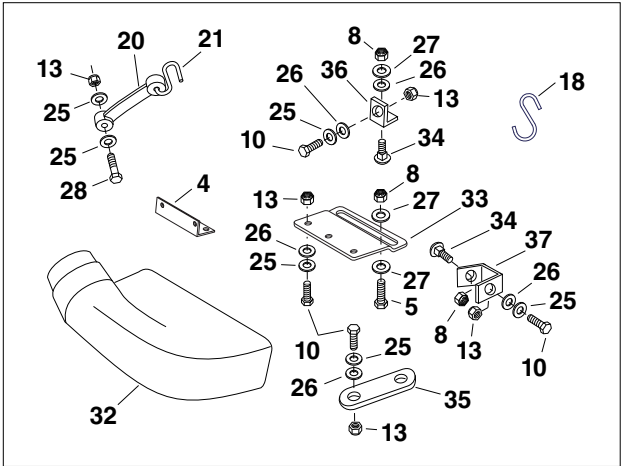

ADAPTER #62468