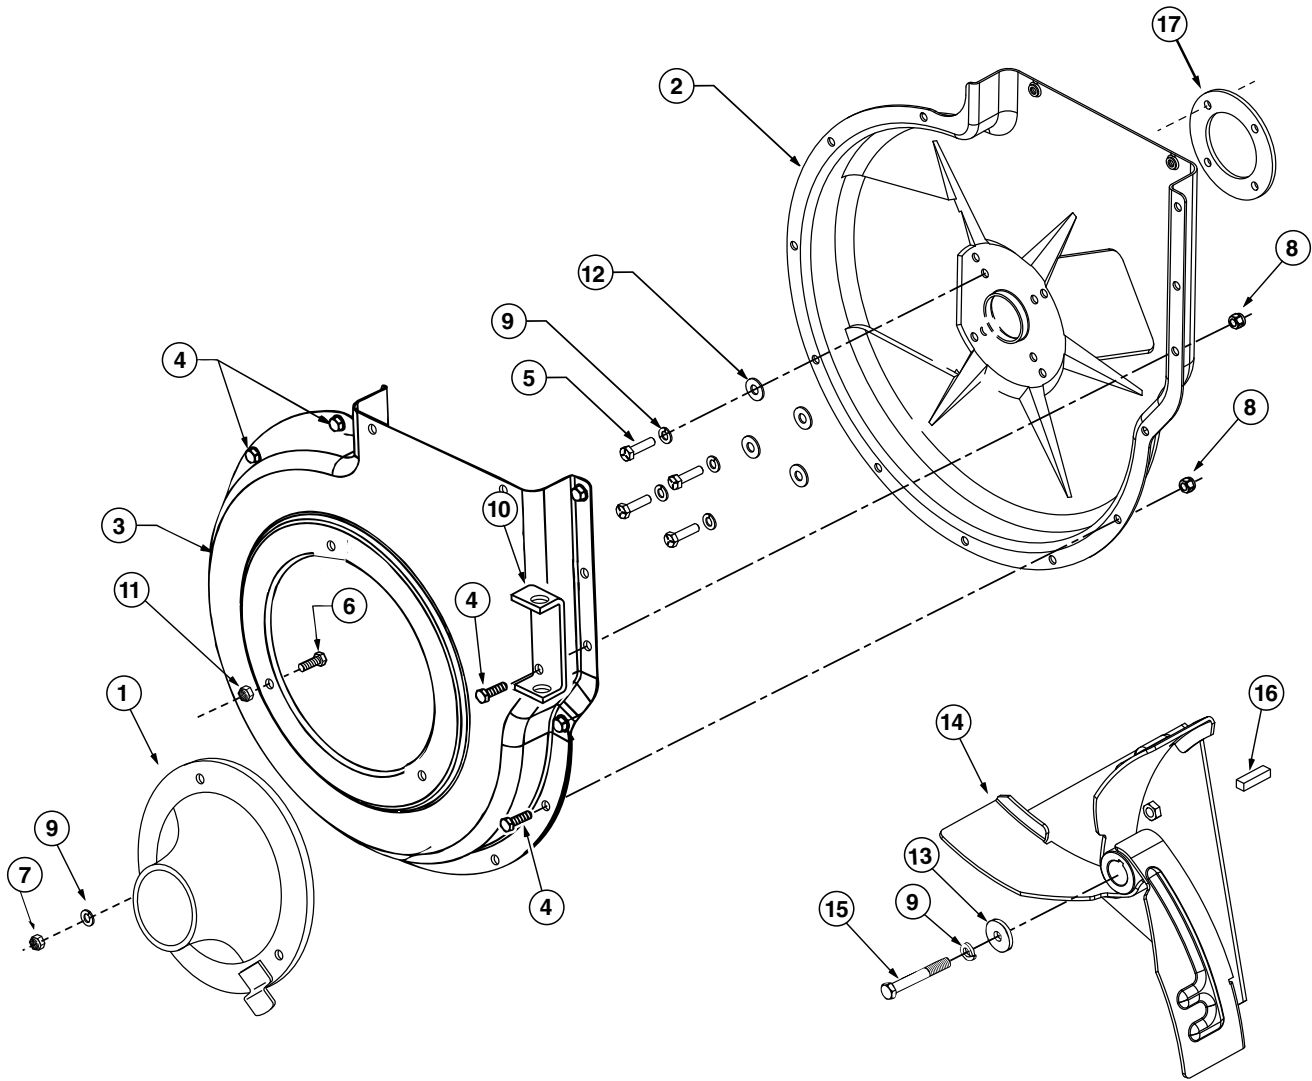

REPAIR PARTS LIST FOR 45-0567

REF. NO.	PART NO.	QTY.	DESCRIPTION	REF. NO.	PART NO.	QTY.	DESCRIPTION
1	43791	1	Hose Adapter	10	24958BL1	1	Hose Hanger Bracket
2	27884BL3	1	Housing Assembly, Inner	11	46584	3	Hex Nut, Whizlock 5/16-18
3	24633BL3	1	Housing Assembly, Outer	12	43081	4	Washer, 5/16" Std.
4	43182	12	Hex Bolt, 5/16-18 x 3/4"	13	42828	1	Washer
5	47600	4	Hex Bolt, 5/16-24 x 1"	14	68669	1	Impeller Assembly
6	43063	3	Hex Bolt, 5/16-18 x 1"	15	45417	1	Hex Bolt, 5/16-24 x 1-3/4"
7	49983	3	Nut, Hex 5/16" Lock	16	HA11154	1	Key, 3/16" Sq. x 1.75"
8	47810	12	Nylock Nut, 5/16-18	17	28046	1	Spacer, Inner Housing
9	43086	8	Lock Washer, 5/16"