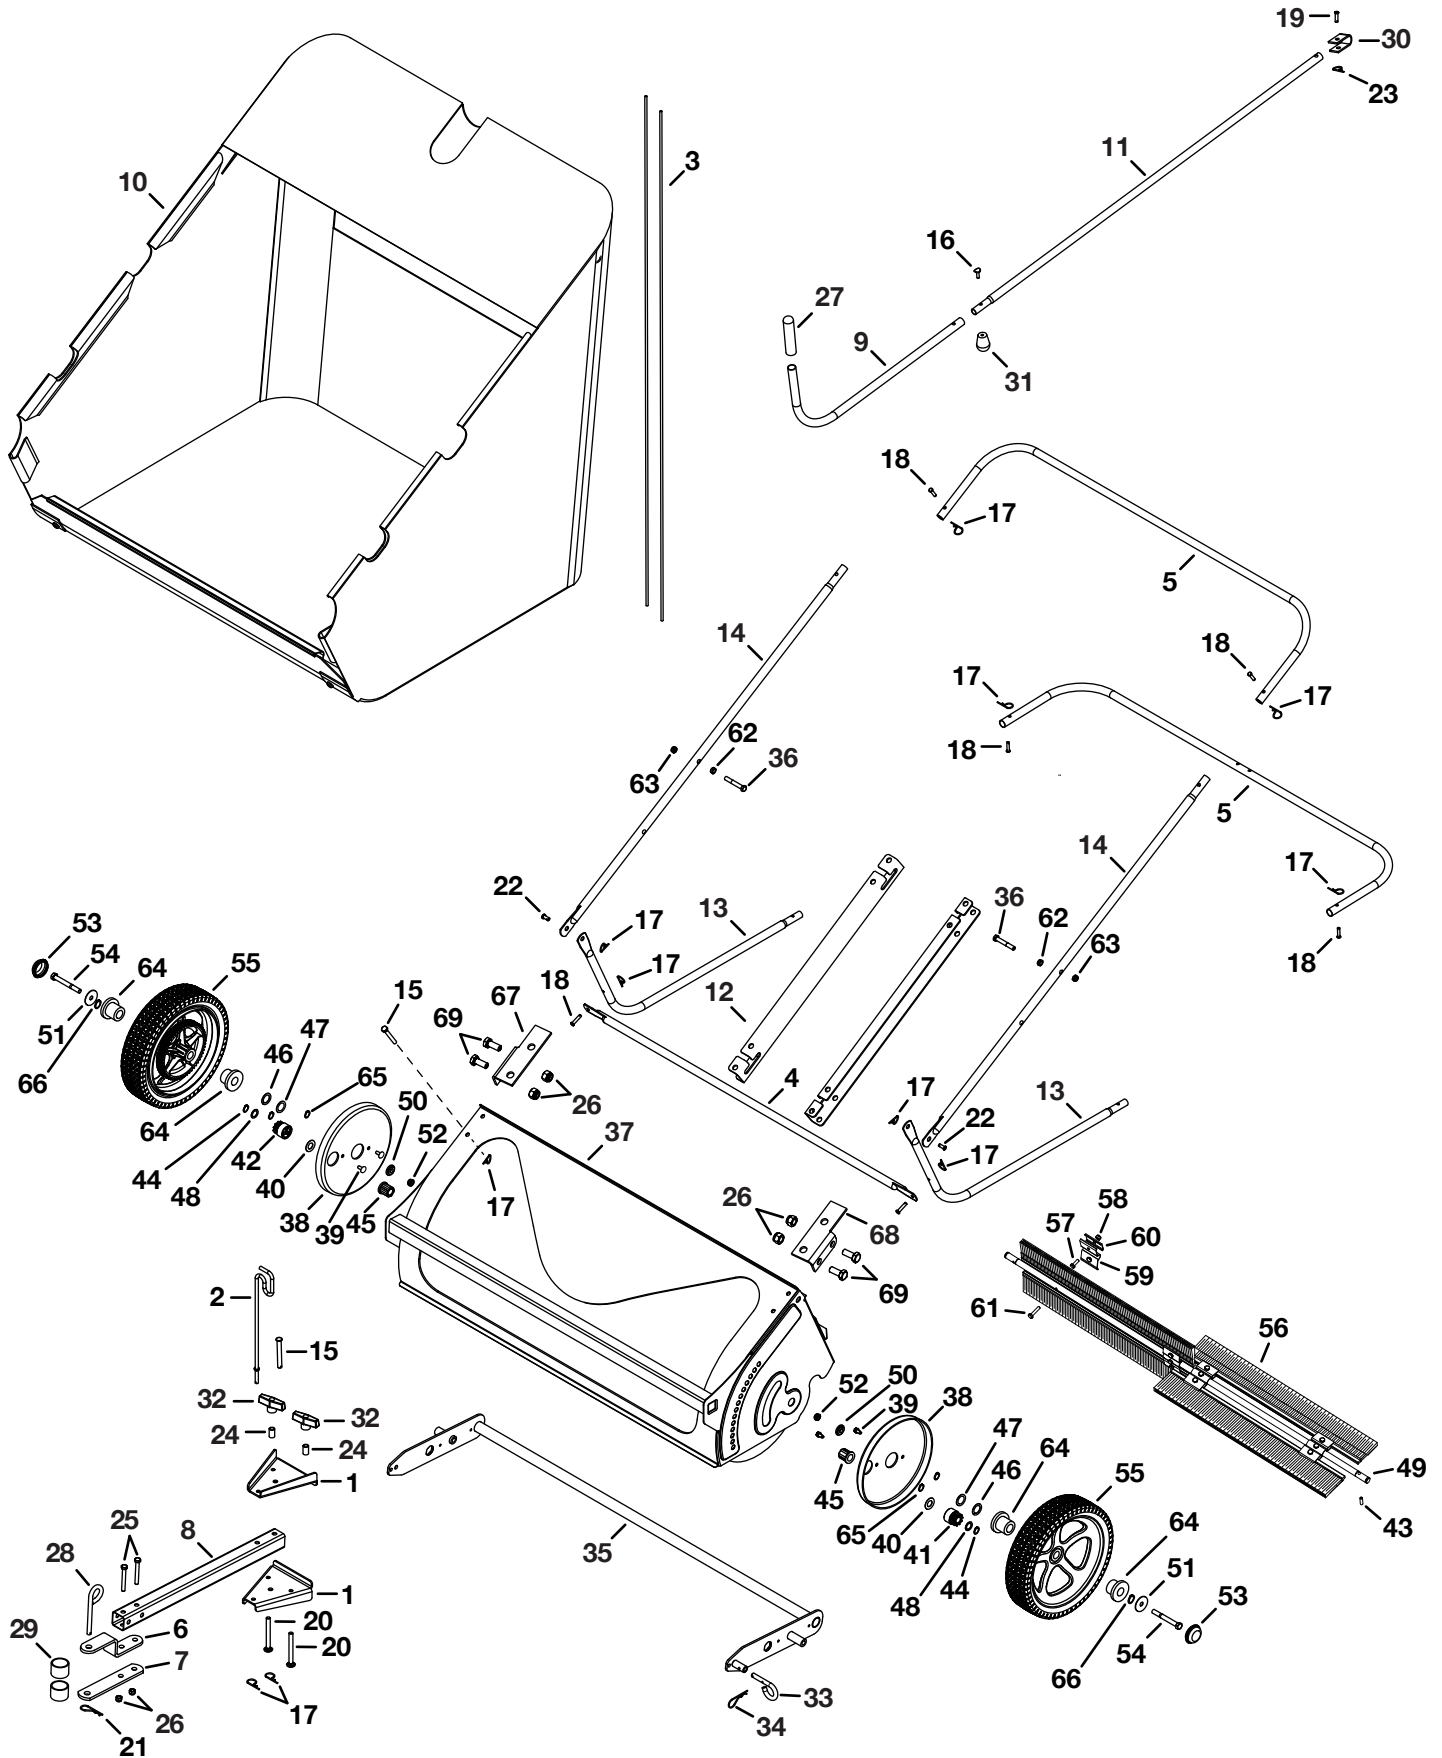

## 45-04923 REPAIR PARTS LIST

REF	QTY	PART NO	DESCRIPTION	REF	QTY	PART NO	DESCRIPTION
1	2	27425BL3	Drawbar Bracket	38	2	41035	Dust Cover
2	1	42661	Handle Holder	39	4	C-9M5732	Pop Rivet
3	2	42646	Hopper Support Rod	40	2	40001	Shim Washer
4	1	42020	Bag Frame Tube	41	1	48651	Pinion Gear (LH)
5	2	42649	Rear Hopper Tube	42	1	48652	Pinion Gear (RH)
6	1	23014BL1	Hitch Bracket	43	2	47046	Dowel Pin, 1/4 x 3/4"
7	1	24192BL1	Hitch Bracket (Straight)	44	2	1650-21	Retaining Ring
8	1	28617BL3	Drawbar	45	2	67407	Bearing Assembly
9	1	42648	Lower Handle Tube	46	2	44008	Washer, 1-1/8"
10	1	42904	Hopper Bag	47	2	1540-31	Washer, 1-1/4"
11	1	42647	Upper Handle Tube	48	2	42093	Washer, .598"
12	2	2-119BL1	Bag Arm	49	1	2-198	Brush Shaft
13	2	40897	Lower Hopper Tube	50	2	26538	Step Spacer
14	2	42539	Upper Hopper Tube	51	2	141	Washer, 1-1/4"
15	5	HA23636	Clevis Pin, 3/8 x 2-1/4"	52	2	1038	Nylock Jam Nut, 3/8"
16	1	43978	Bolt, 1/4-20 x 1"	53	2	41017	Hub Cap
17	14	43055	Hair Pin, 3/32 x 1.8"	54	2	44961	Hex Bolt, 3/8-24 x 3-1/4"
18	6	48365	Clevis Pin, 1/4 x 1.11"	55	2	40987	Wheel
19	1	43259	Clevis Pin, 5/16 x 1-1/4"	56	4	46780	Brush
20	2	44217	Carriage Bolt, 5/16-18 x 3"	57	8	43012	Hex Bolt, 1/4-20 x 3/4"
21	1	43343	Hair Cotter Pin, 3/32 x 2-5/16"	58	12	47189	Nylock Nut, 1/4"
22	2	48366	Clevis Pin, 3/8 x 1/2"	59	4	23580	Brush Retainer (Double)
23	1	HA3090	Hair Cotter Pin, .08 x 1-1/8"	60	8	23581	Brush Retainer (Single)
24	2	42659	Spacer, 3/4"	61	4	43661	Hex Bolt, 1/4-20 x 1"
25	2	44292	Bolt, Hex 5/16-18 x 2-1/2"	62	2	712-3008	Jam Nut, 3/8"
26	6	47810	Nut, Nylock 5/16-18	63	2	42210	Nylock Jam Nut, 3/8"
27	1	7071	Handle Grip	64	4	45088	Wheel Bearing
28	1	23353	Hitch Pin	65	4	43910	Washer, .219 X .5
29	2	48130	Spacer	66	2	R19131316	Washer, .406 X .812
30	1	23878BL1	U-Clamp	67	1	27418	Bracket, Angle RH Bag Arm MT
31	1	42651	Knob	68	1	27417	Bracket, Angle LH Bag Arm MT
32	2	43720	Wing Knob	69	4	43182	Hex Bolt, 5/16-18 x 1"
33	1	43038	Pivot Lock Pin 3/8"		1	3-93	Owner's Manual
34	1	48934	Hairpin Agitator				
35	1	69668BL3	Height Adjustment Tube				
36	2	43432	Hex Bolt, 3/8-16 x 2-1/2"				
37	1	69687OR1	Sweeper Housing				