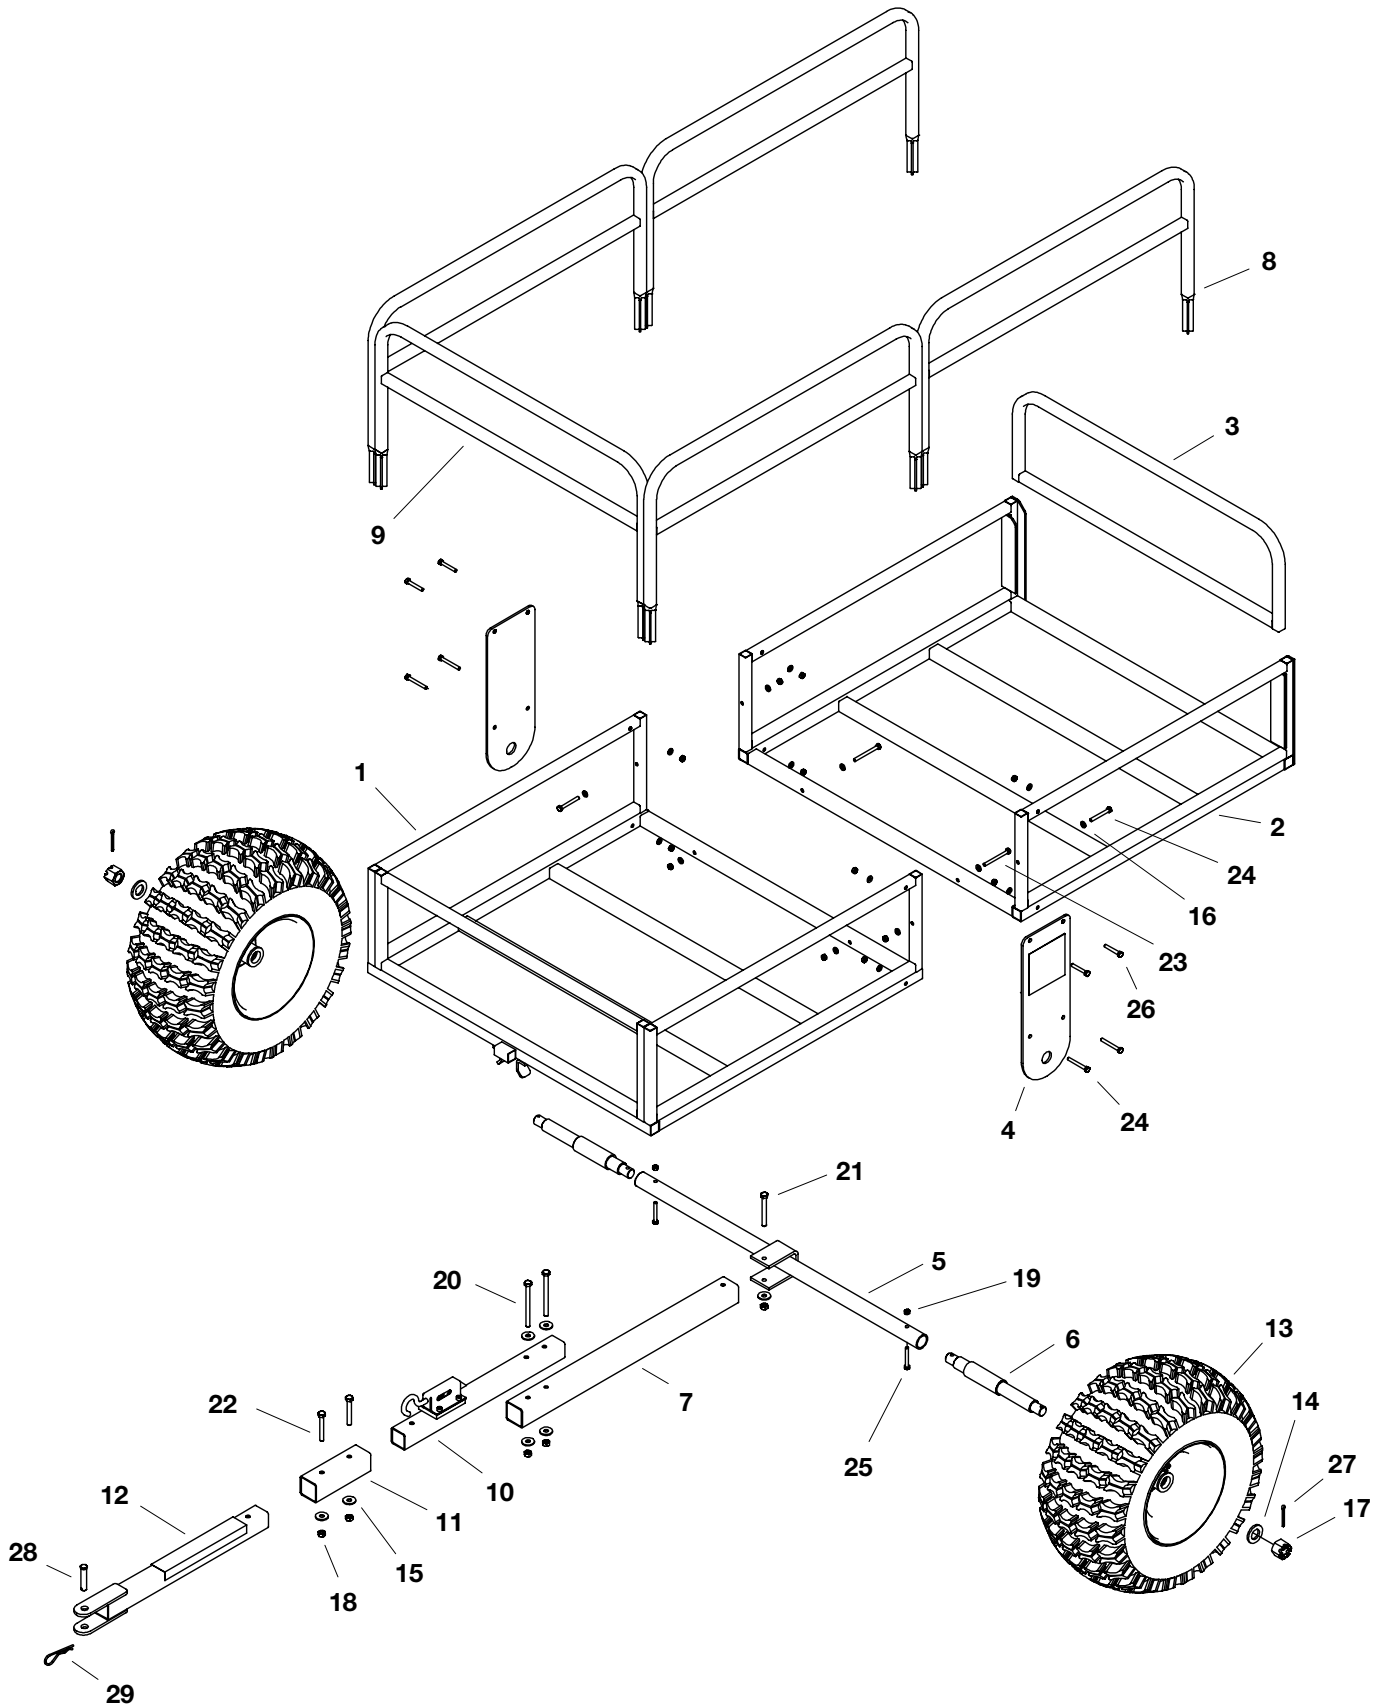

# REPAIR PARTS FOR 45-0554 CART

## INCLUDED PARTS FOR 45-0554 CART

REF	QTY	PART NO	DESCRIPTION	REF	QTY	PART NO	DESCRIPTION
1	1	2-132BL3	Front Trailer Frame	16	16	-	Washer, M6
2	1	2-133BL3	Rear Trailer Frame	17	2	2-148	Castle Nut, M20 x 1.5
3	1	2-134BL3	Tailgate	18	5	-	Nut, M8 x 1.25
4	2	2-135BL3	Axle Mount Plate	19	14	-	Nut, M6 x 1.0
5	1	2-136BL3	Axle Tube	20	2	-	Bolt, M8 x 1.25 x 100
6	2	2-137BL3	Axle Spindle	21	1	-	Bolt, M8 x 1.25 x 80
7	1	2-138BL3	Rear Tongue Tube	22	2	-	Bolt, M8 x 1.25 x 60
8	4	2-139OR1	Side Containment Rack	23	2	-	Bolt, M6 x 1.25 x 65
9	1	2-140OR1	Front Containment Rack	24	6	-	Bolt, M6 x 1.25 x 50
10	1	2-141BL3	Latch Tube Assembly	25	2	-	Bolt, M6 x 1.25 x 45
11	1	2-142BL3	Connector Pocket	26	4	-	Bolt, M6 x 1.25 x 40
12	1	2-143BL3	Front Tongue Tube	27	2	2-158	Cotter Pin
13	2	2-144	Trailer Wheel	28	1	2-159	Clevis Pin
14	2	-	Washer, M20	29	1	714-0117	Hair Cotter Pin
15	7	-	Washer, M8	—	1	3-80	Owners Manual

## REORDER HARDWARE PARTS FOR 45-0554 CART

REF	QTY	PART NO	DESCRIPTION	REF	QTY	PART NO	DESCRIPTION
1	1	-	Front Trailer Frame	16	16	43088	Washer, .312 X .734 X .065
2	1	-	Rear Trailer Frame	17	2	-	Castle Nut, M20 x 1.5
3	1	-	Tailgate	18	5	47810	Nut, Hex .312-18 Nyloc
4	2	-	Axle Mount Plate	19	14	47189	Nut, Hex 1/4-20 Nyloc
5	1	-	Axle Tube	20	2	47407	Bolt, Hex 5/16-18 X 4
6	2	-	Axle Spindle	21	1	44292	Bolt, Hex 5/16-18 X 2-1/2
7	1	-	Rear Tongue Tube	22	2	43224	Bolt, Hex 5/16-18 X 2-1/4
8	4	-	Side Containment Rack	23	2	49870	Bolt, Hex 1/4-20 X 2-1/2
9	1	-	Front Containment Rack	24	6	46699	Bolt, Hex 1/4-20 X 2
10	1	-	Latch Tube Assembly	25	2	1509-69	Bolt, Hex 1/4-20 X 1-3/4
11	1	-	Connector Pocket	26	4	43648	Bolt, Hex 1/4-20 X 1-1/2
12	1	-	Front Tongue Tube	27	2	-	Cotter Pin
13	2	2-144	Trailer Wheel	28	1	-	Clevis Pin
14	2	43009	Washer, .785 X 1.57 X .057	29	1	-	Hair Cotter Pin
15	7	43081	Washer, .375 X .875 X .083	—	1	-	Owners Manual